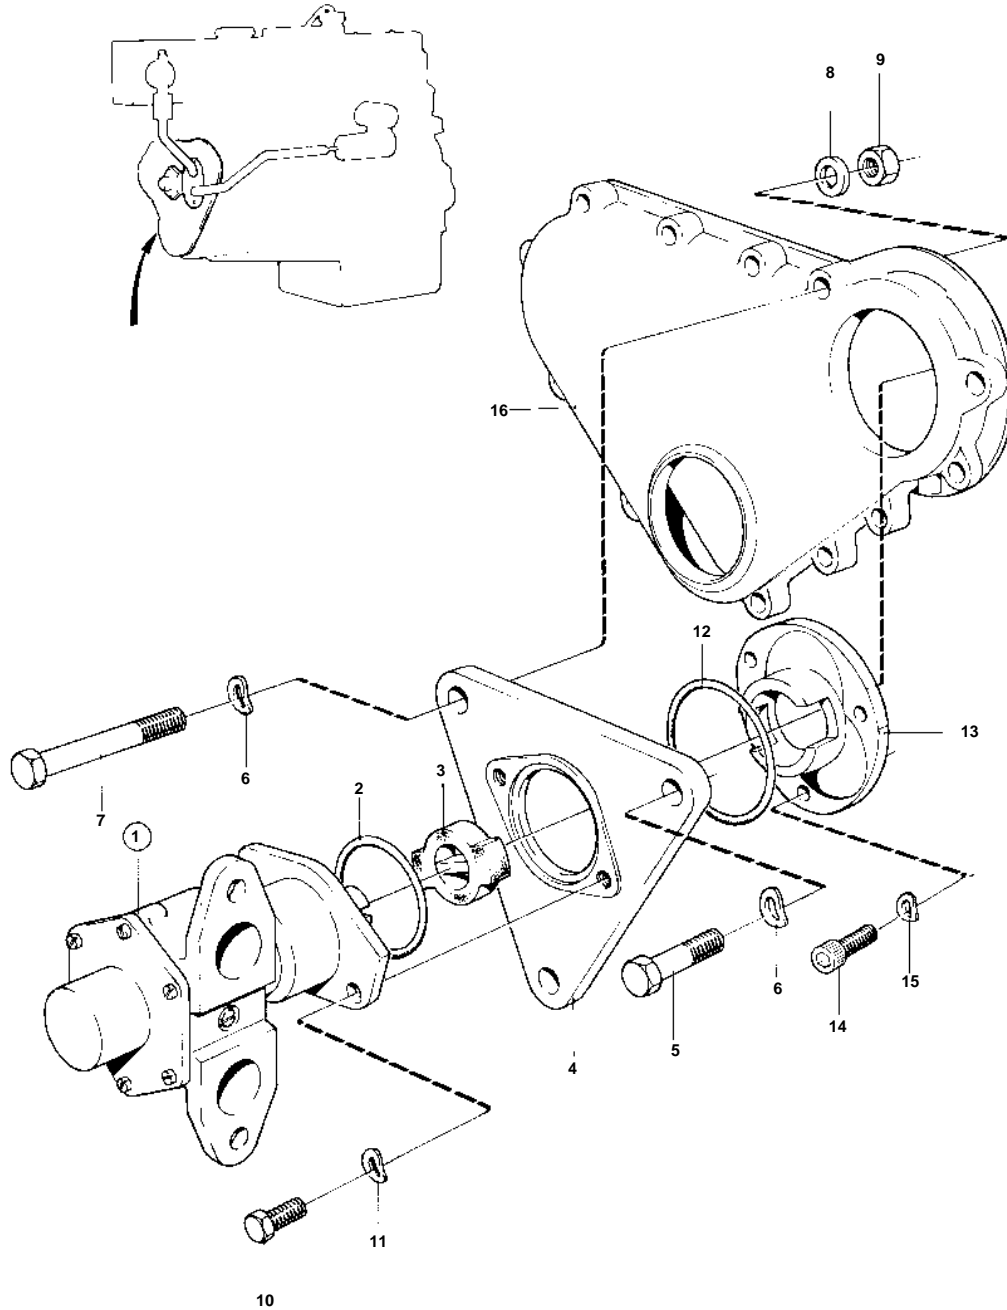

AQD21A, MD21A

3724

AQD21A, MD21A

REF	PART NO.	QTY	DESCRIPTION	SEE SEC.	NOTES
1	831178	1	Sea water pump, WATER PUMP		
				12779	
2	925066	1	O-ring		
3	831009	1	Cross piece		
4		1	Anchorage		
5	955318	1	Hexagon screw		L = 30 MM
	955317	1	Hexagon screw		L = 25 MM
6	941908	3	Spring washer		
7	955328	1	Hexagon screw		
8		1	Washer		
9	955783	1	Hexagon nut		
10	955271	2	Hexagon screw		
11	941906	2	Spring washer		
12	925256	1	O-ring		
13		1	Companion flange		SEE GROUP 2A
14	959219	3	Hex. socket screw		
15	941907	3	Spring washer		
16		1	TIMING GEAR COVER		SEE GROUP 2A